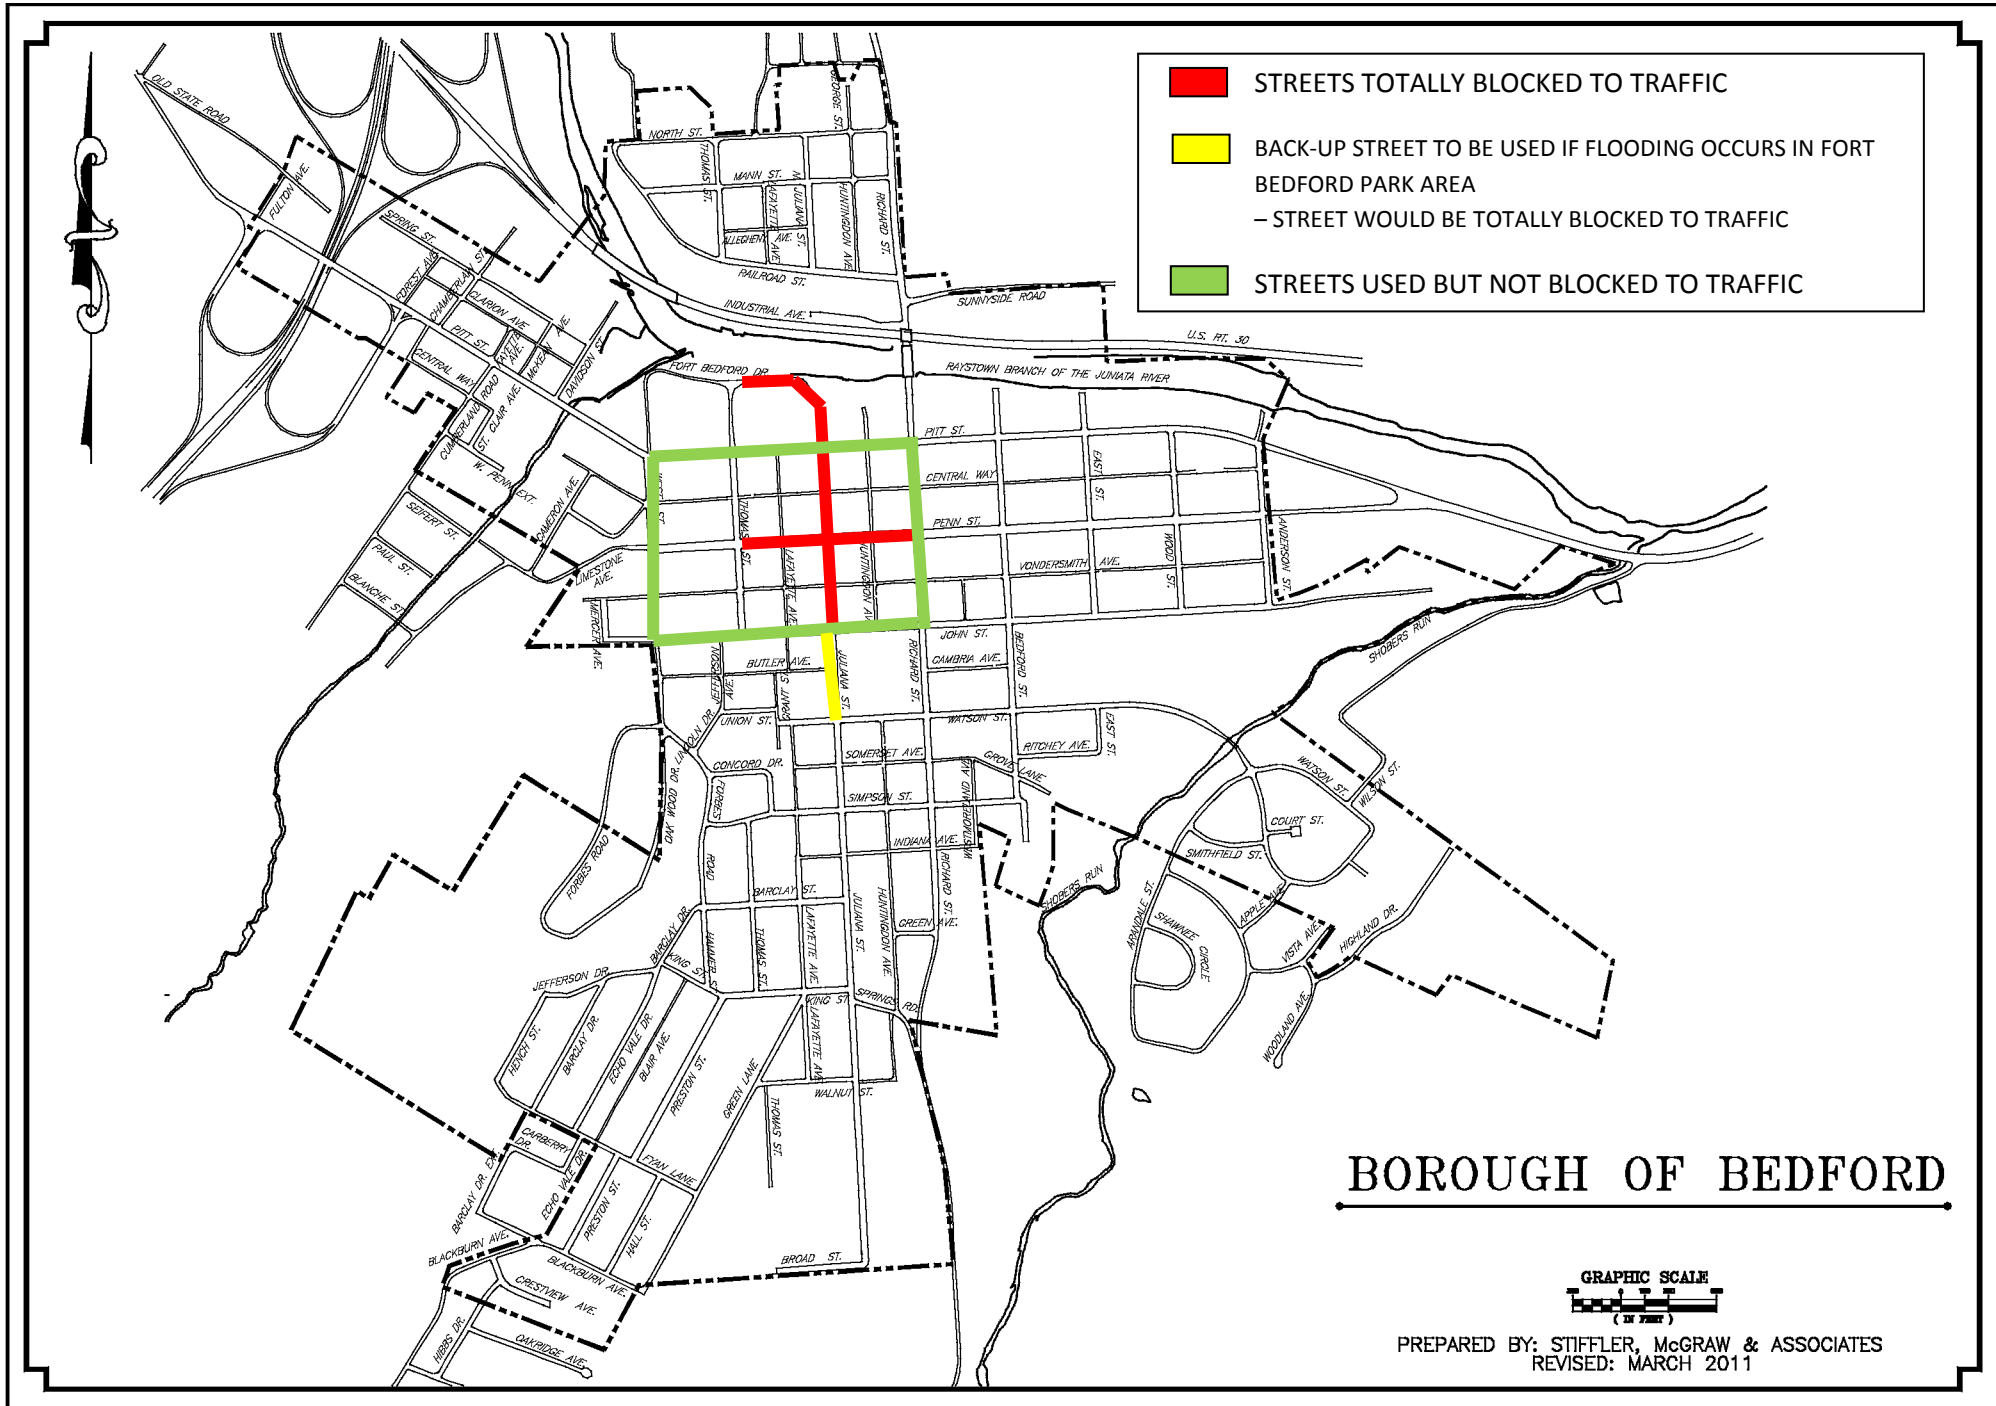

FUNCTION: FALL FOLIAGE FESTIVAL

+4:30 P.M. - - 10-04-19 TO +9:00 P.M. - - 10-06-19  
+4:30 P.M. - - 10-11-19 TO +9:00 P.M. - - 10-13-19

**BOROUGH OF BEDFORD**

PREPARED BY: STIFFLER, MCGRAW & ASSOCIATES  
REVISED: MARCH 2011